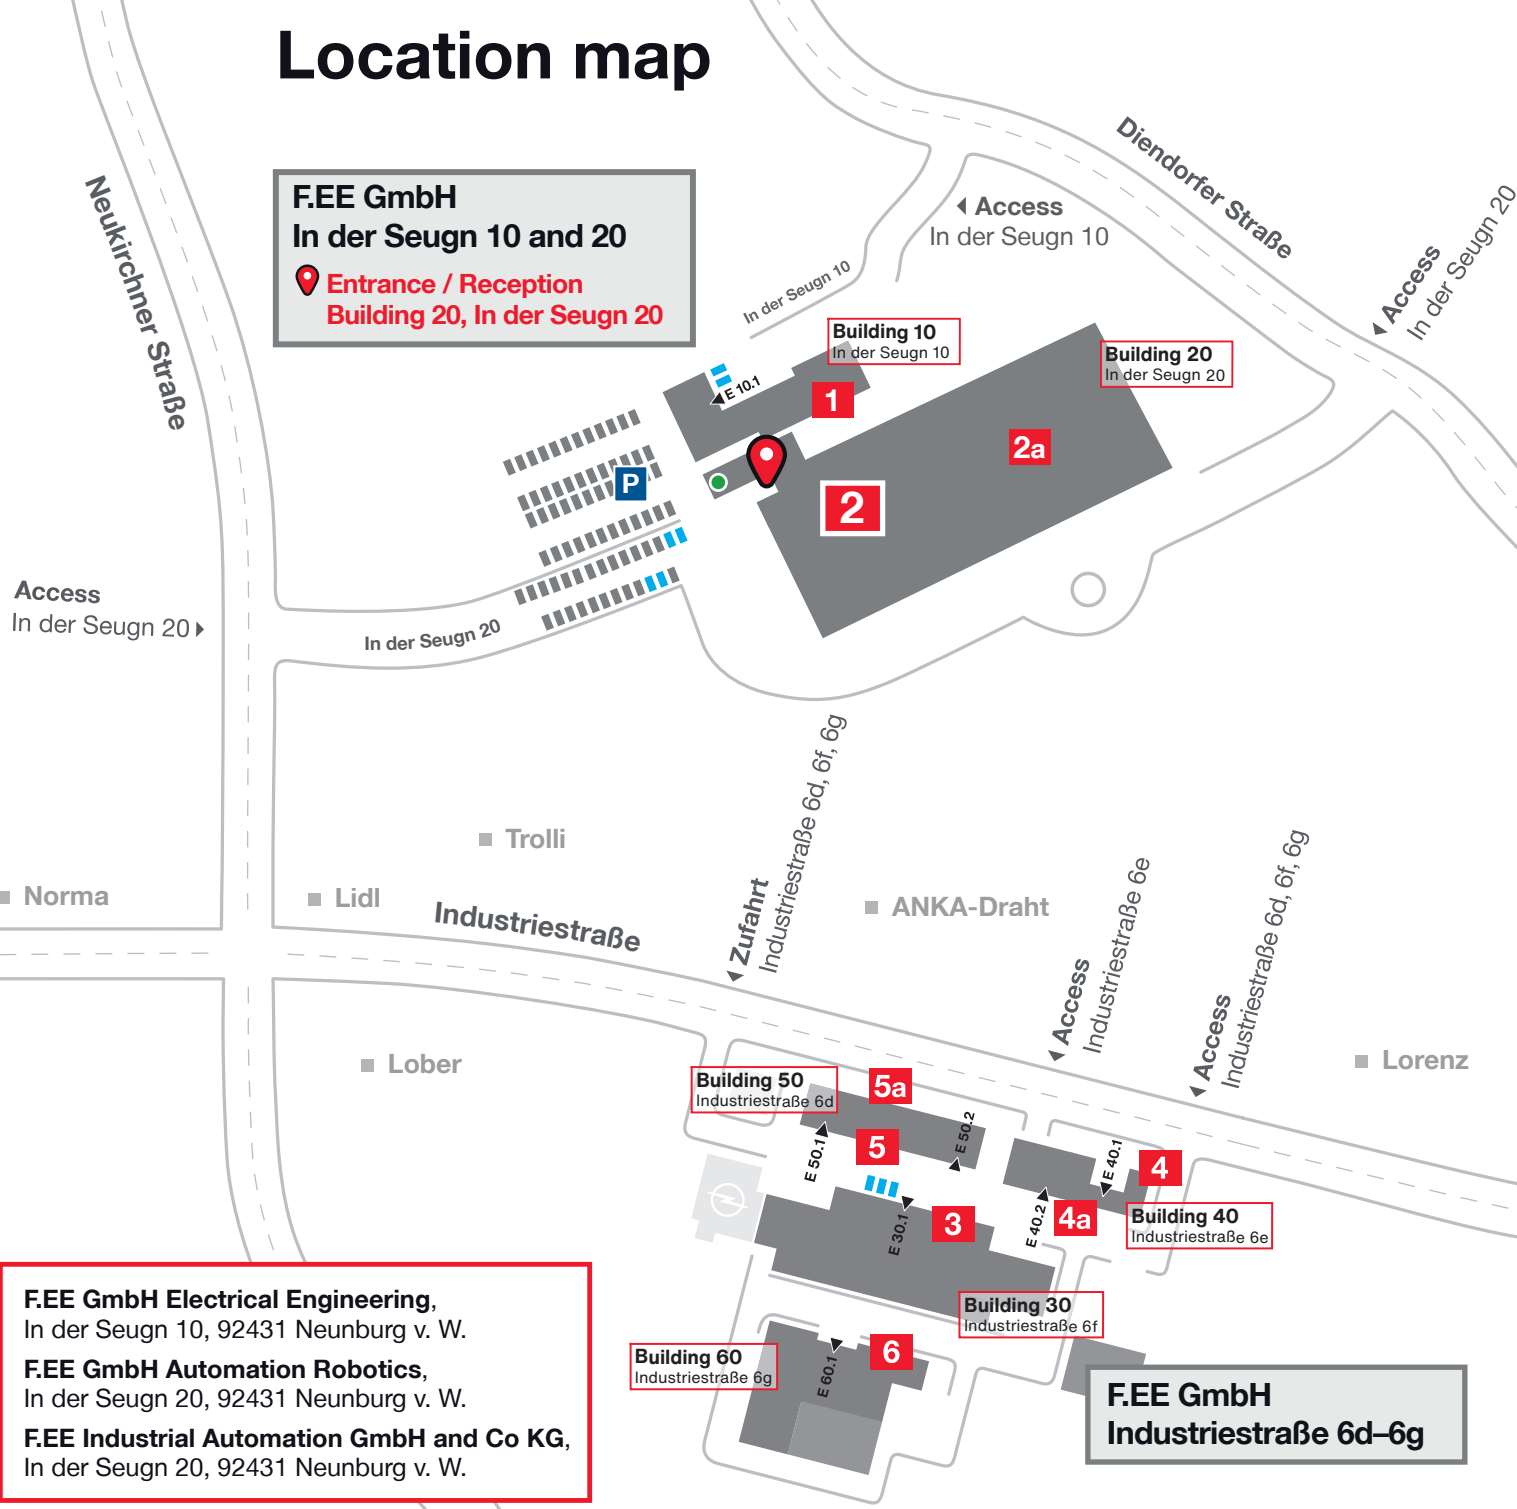

Location map

F.EE GmbH
In der Seugn 10 and 20
 Entrance / Reception
 Building 20, In der Seugn 20

- 1**
 ▶ **Entrance 10.1**
 Building 10, In der Seugn 10
 ■ Visitor parking lots
- 2**
 📍 **Main Entrance / Reception**
F.EE GmbH Electrical Engineering
F.EE GmbH Automation Robotics
 Building 20, In der Seugn 20
 ● Canteen delivery
 ■ Visitor parking lots
- 2a**
 Building 20, Gates 20–29, In der Seugn 20
- 3**
 ▶ **Entrance 30.1 / Reception**
 Building 30, Gates 30–36, Industriestraße 6f
 ■ Visitor parking lots
- 4**
 ▶ **Entrance 40.1 / Reception**
F.EE GmbH Software + Systems
 Building 40, Industriestraße 6e
- 4a**
 ▶ **Entrance 40.2**
 Building 40, Gates 40–43, Industriestraße 6e
- 5**
 ▶ **Entrances 50.1 and 50.2**
 Building 50, Gates 50–56, Industriestraße 6d
- 5a**
 Building 50, Gates 58.1–58.4, Industriestraße 6d
- 6**
 ▶ **Entrance 60.1**
 Building 60, Gates 60–65, Industriestraße 6g